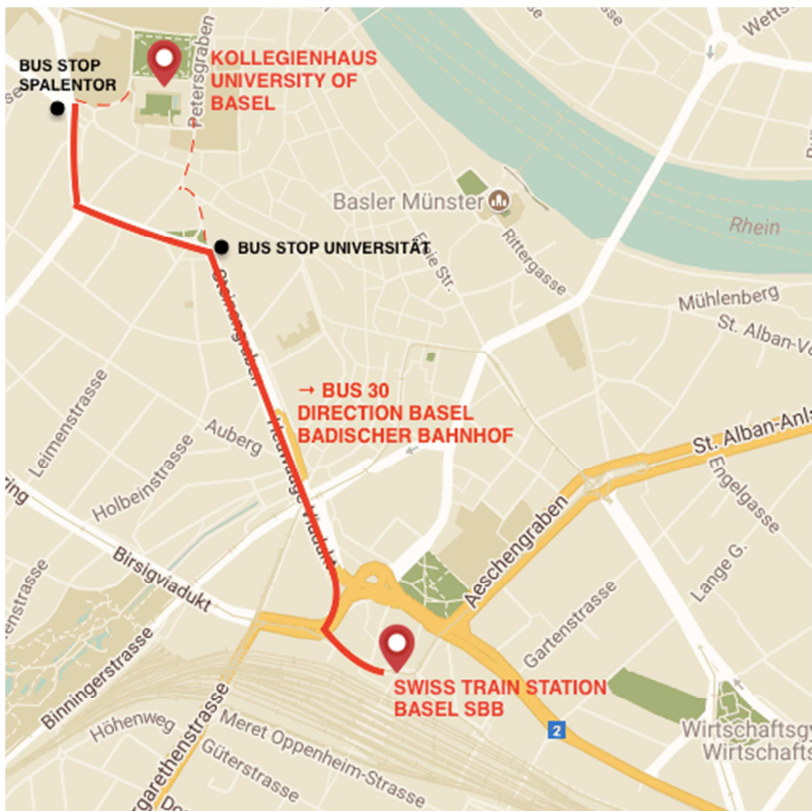

TRAIN

There are two different train stations in Basel, one of the Swiss railway company called **Basel SBB** and one of the German railway company called **Badischer Bahnhof**. From both stations it takes about 10 – 15 minutes to reach the Kollegienhaus by bus (**No. 30**). From the bus stop Universität or Spalentor the *Kollegienhaus* of the University of Basel is in walking distance.

BASEL SBB – KOLLEGIENHAUS
bus stops •Universität •Spalentor