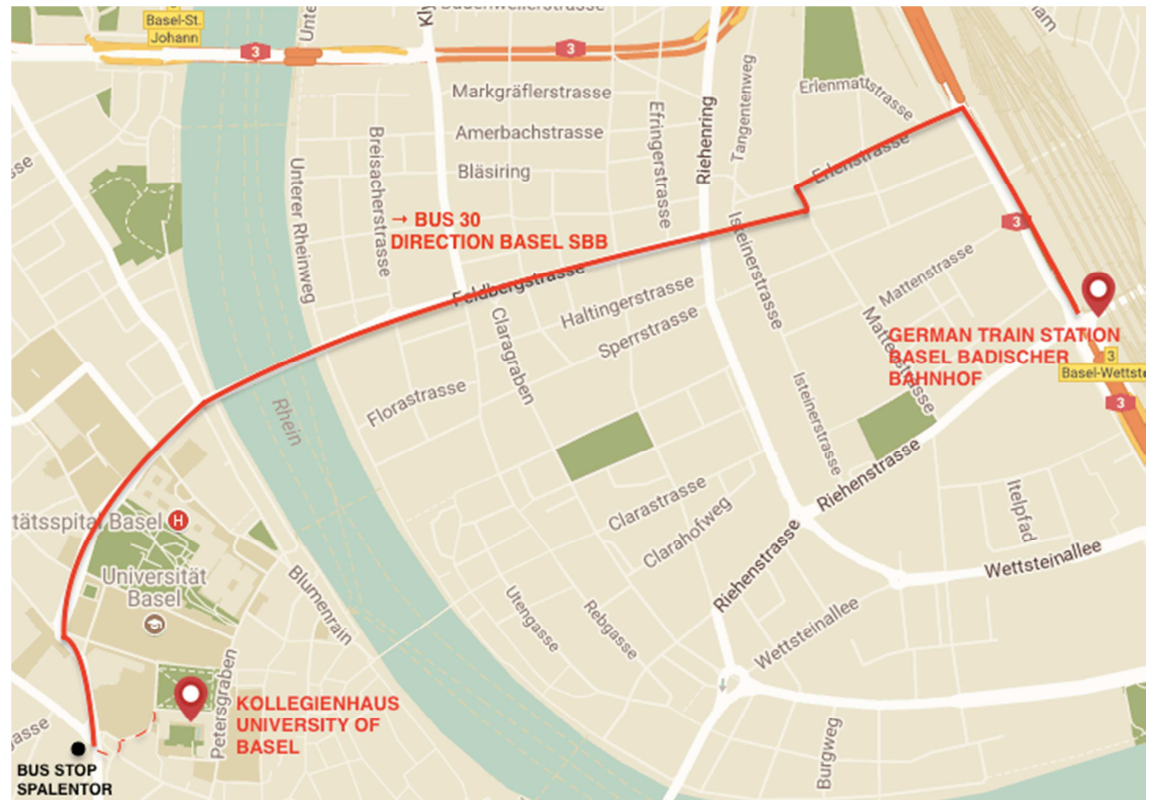

BASEL BADISCHER BAHNHOF – KOLLEGIENHAUS
bus stop •Spalentor