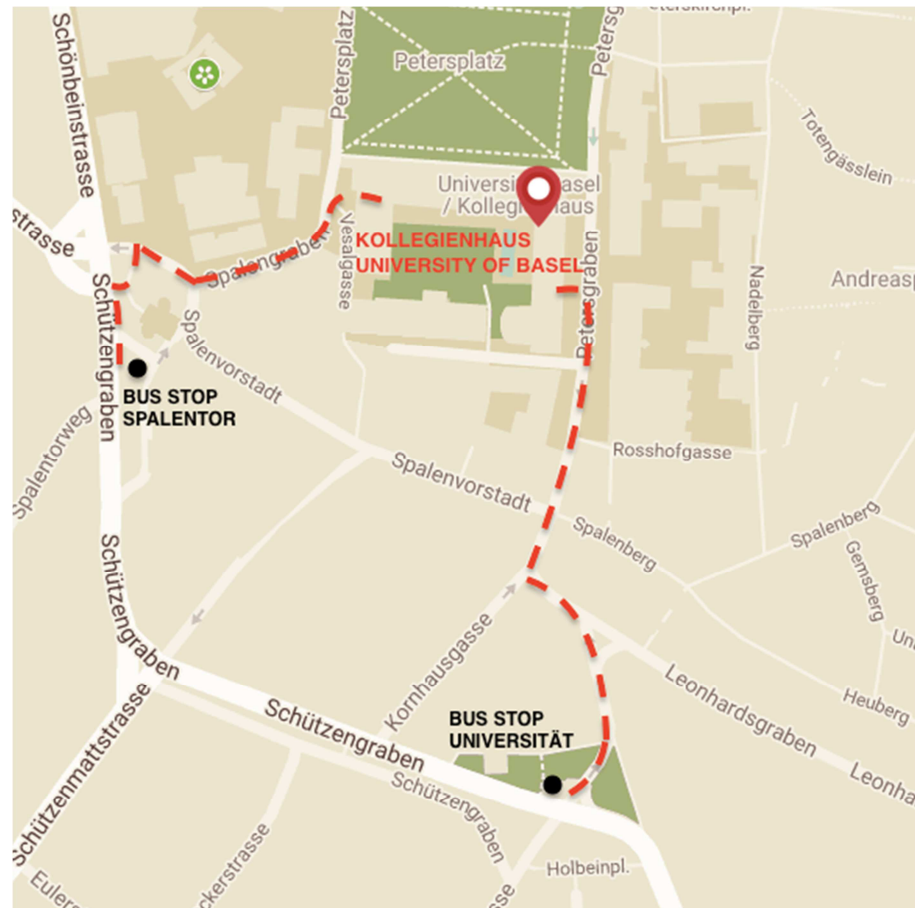

DIRECTIONS

The Congress will take place at the University of Basel in the Kollegienhaus (Petersplatz 1, 4051 Basel) which can be easily reached by public transport.

PLANE

Basel Euro Airport

From Basel Euro Airport take the airport shuttle bus (Swiss Section, number **50**) to the SBB train station and then change to **bus number 30** which takes you to the bus stop **Universität**.

→ To figure out your exact connection and get more details, please check the website of the Swiss railway company: www.sbb.ch

Frankfurt Airport

When arriving at Frankfurt Airport in Germany, take the train from **Frankfurt (M) Flughafen** to **Basel Badischer Bahnhof**. Change there to **bus number 30** which takes you to the bus stop **Spalentor or Universität**. This connection takes approximately 2 hours and 45 minutes.

→ To figure out your exact connection and get more details, please check the website of the German railway company: www.bahn.de

TRAIN

There are two different train stations in Basel, one of the Swiss railway company called **Basel SBB** and one of the German railway company called **Badischer Bahnhof**. From both stations it takes about 10 – 15 minutes to reach the Kollegienhaus by bus (**No. 30**). From the bus stop Universität or Spalentor the *Kollegienhaus* of the University of Basel is in walking distance.

BASEL SBB – KOLLEGIENHAUS
bus stops •Universität •Spalentor

BASEL BADISCHER BAHNHOF – KOLLEGIENHAUS
bus stop •Spalentor

BUS STOPS SPALENTOR/ UNIVERSITÄT – KOLLEGIENHAUS

CAR

When arriving by car, travel on the highways **A2** or **A3** and follow signs to **Basel-Süd/City**. Take the exit **Basel-Süd/West Universitätsspital_Universitätsspital** and **City-Parking**. We recommend the use of public transport, as it is difficult to find suitable parking facilities.